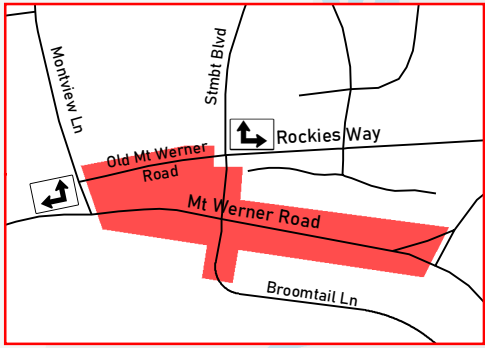

Mt Werner Road Roundabout Construction Closure and Detours

↑ To Downtown Steamboat

Rollingstone Golf Course

Yampa Valley Medical Center

Central Park Shopping Area

ROAD CLOSED Local Traffic Only

CLOSURE AREA APRIL 12 - JULY 1

CLOSURE AREA APRIL 12 - JULY 1

Primary Detour Route

0 0.1 0.2 Miles